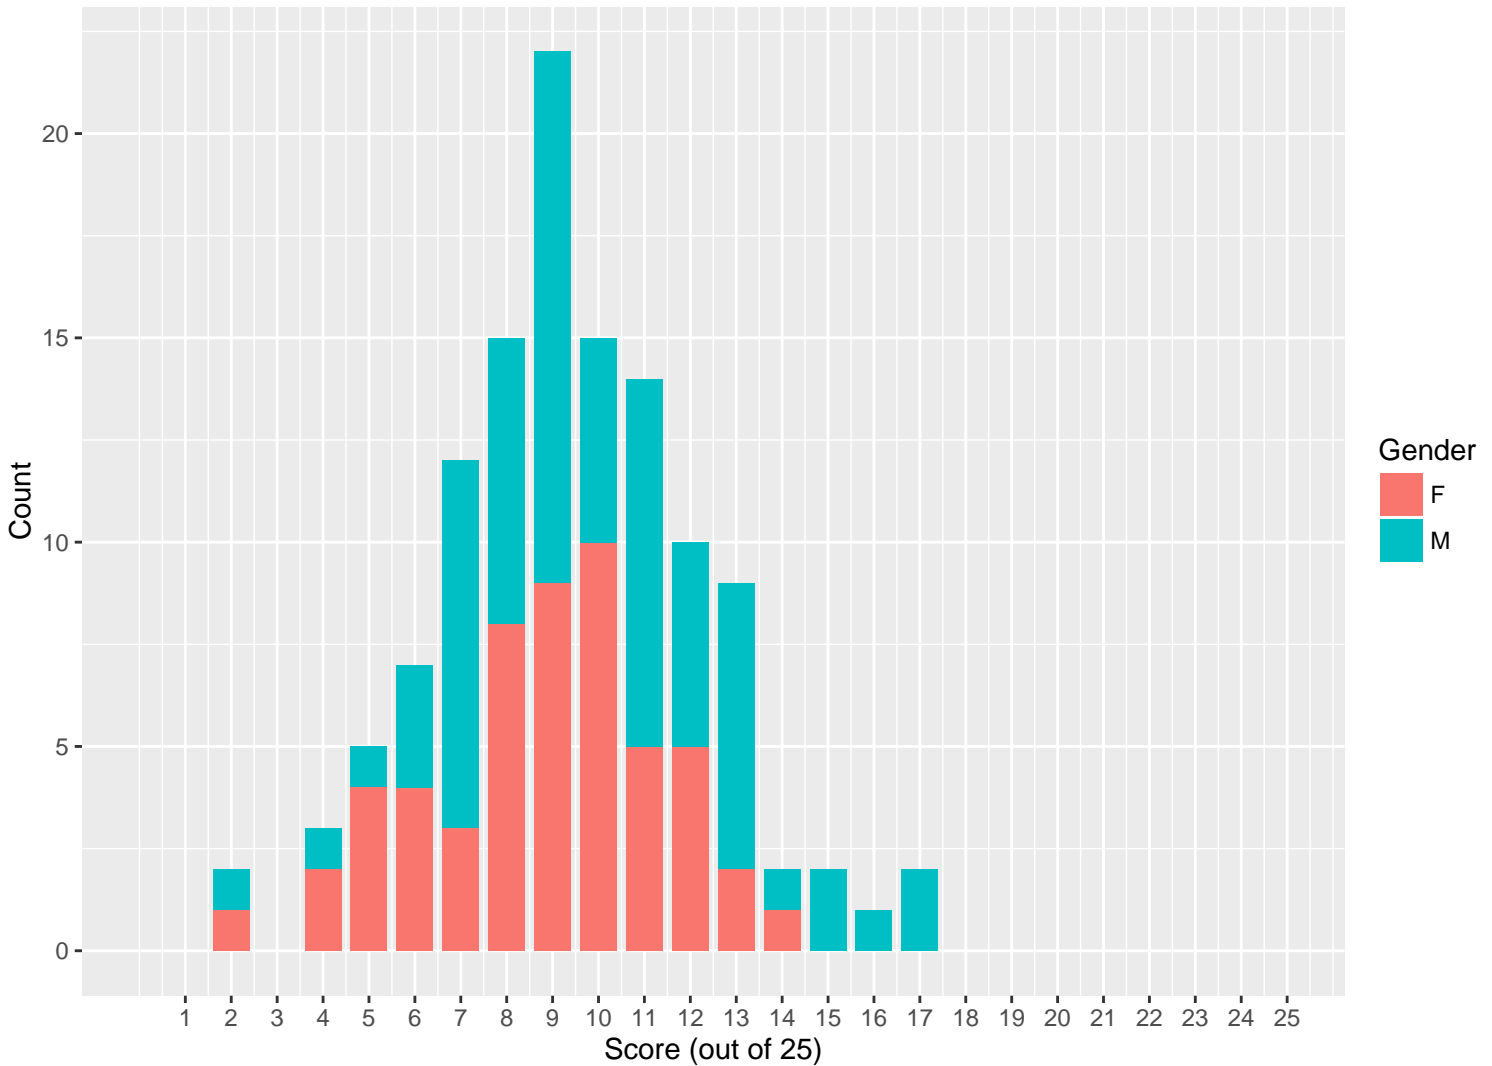

## Score Distribution for VIET HUNG MIDDLE SCHOOL (LONG BIEN, HA NOI)

### Summary Statistics for Your School

Number of Students	Mean	Median	Top 1% Score	Top 5% Score	Top 10% Score	Top 25% Score
123	9.2	9	17	14	13	11